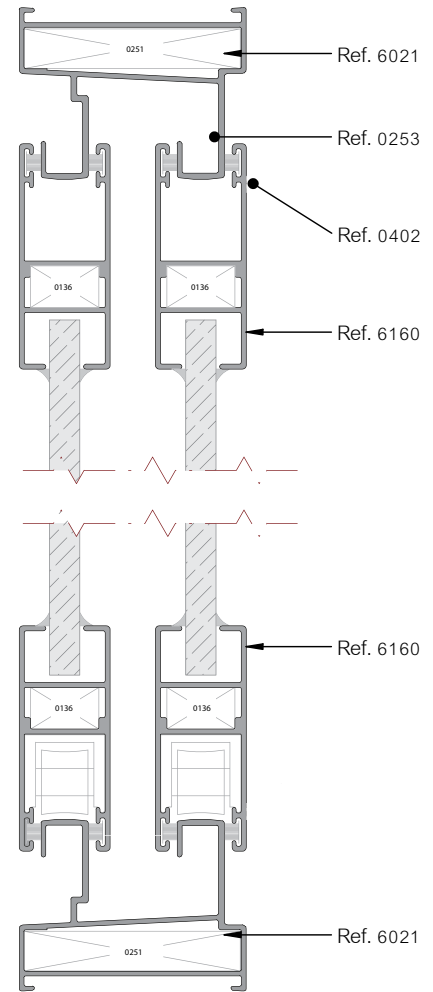

serie
**EURO-
PER**
40mm

serie
**EURO-
PER**
40mm

Ref. 1627
CERCO DE VENTANA

Ref. 2253
UNIÓN INTERIOR
DE CERCOS

Ref. 6027
COMPLEMENTO 4 HOJAS

Ref. 6159
CERCO RECOGEAGÜAS

Ref. 6160
HOJA

Ref. 9121
PERFIL MOSQUITERA

Ref. 6161
TAPETA

Ref. 1605

Ref. 1606

Ref. 1617

Ref. 1708

Ref. 1737

serie
**EURO-
PER**
60mm

serie
**EURO-
PER**
60mm

serie
**EURO-
PER**
60mm

Ref. 6012
CERCO FIJO

Ref. 6021
CERCO 60mm

Ref. 6027
COMPLEMENTO 4 HOJAS

Ref. 6068
UNION CERCOS

Ref. 6161
TAPETA

Ref. 6160
HOJA

Ref. 1605