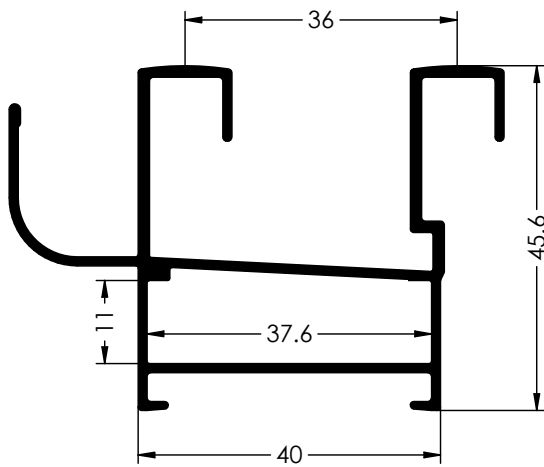

serie
**EURO-
PER**
40mm

serie
**EURO-
PER**
40mm

Ref. 1627
CERCO DE VENTANA

Ref. 2253
UNIÓN INTERIOR
DE CERCOS

Ref. 6027
COMPLEMENTO 4 HOJAS

Ref. 6159
CERCO RECOGEAGÜAS

Ref. 6160
HOJA

Ref. 9121
PERFIL MOSQUITERA

Ref. 6161
TAPETA

Ref. 1605

Ref. 1606

Ref. 1617

Ref. 1708

Ref. 1737

serie
**EURO-
PER**
60mm

serie
**EURO-
PER**
60mm